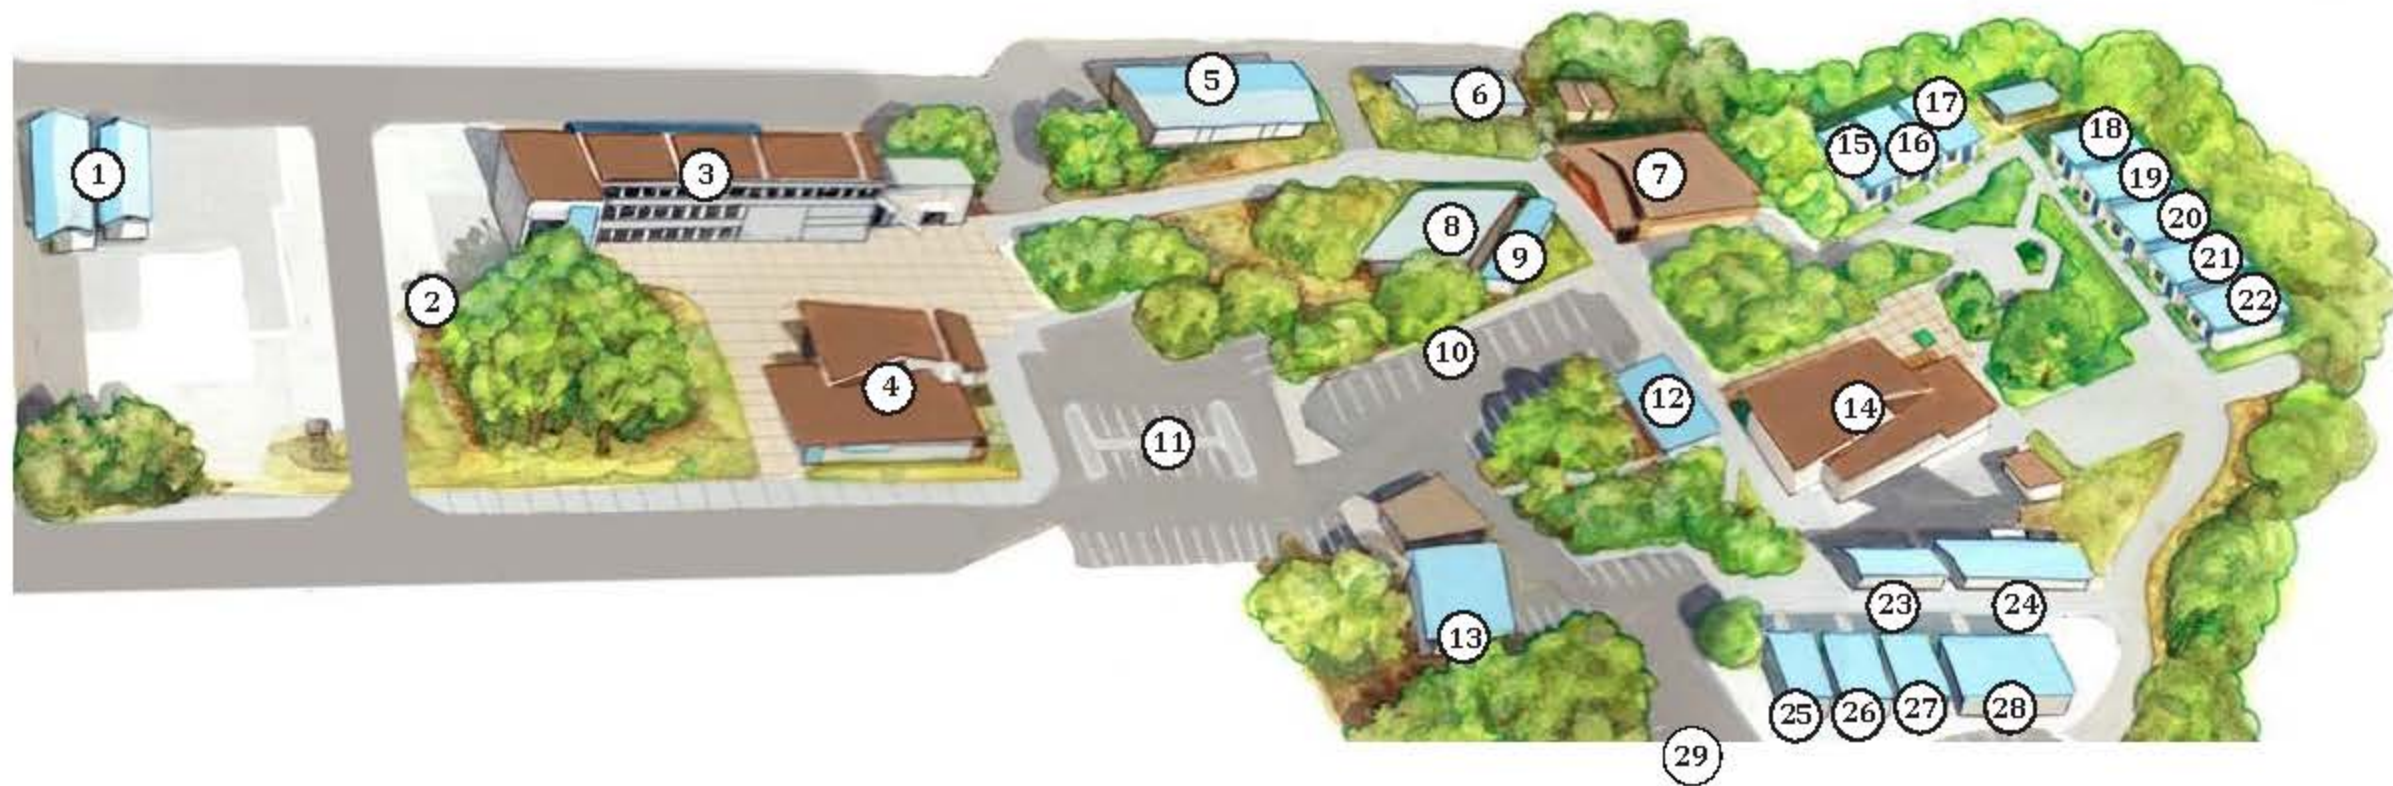

Map of Lake County Campus

1. Building E Maintenance & Operations Facility
 2. Bus Stop
 3. Building 100 - Administration, Student Services, LRC, Library and Media Services

4. Building 200 - Culinary Arts/Aromas Restaurant
 5. Building 500 - Welding Shop
 6. Building 401 - Student Lounge
 7. Building 400 - Business / Computer Lab

8. Building 402 - Faculty / Adjunct Offices
 9. Restrooms
 10. Faculty / Staff Parking
 11. Lower Level Parking
 12. Student Bookstore

13. Building 801 Childcare Development Center
 14. Building 700 - Science / Early Childhood Education
 15. Classroom 901
 16. Classroom 902
 17. Classroom 903

18. Classroom 904
 19. Classroom 905
 20. Classroom 906
 21. Classroom 907
 22. Classroom 908
 23. Building 604
 24. Classroom 605

25. Building 800
 26. Classroom 601
 27. Building 602 - Workforce Lake
 28. Classroom 603
 29. Upper Parking Lot